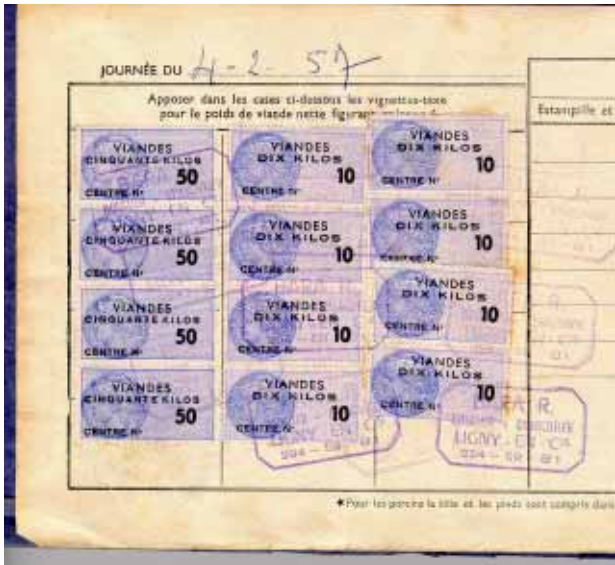

022866. RADIO : 1935 Radio Licence stamp (blue) used with cds (Yvert 1) ..... £10.00

022867. RADIO : 1936 Radio Licence stamp (red) mint (Yvert 2) ..... £10.00

022165. VIANDES : Abattoir records book of 1957-58 of 50+ pages, each page containing a number of VIANDES revenue stamps, various weights to 50 kilos ..... £35.00